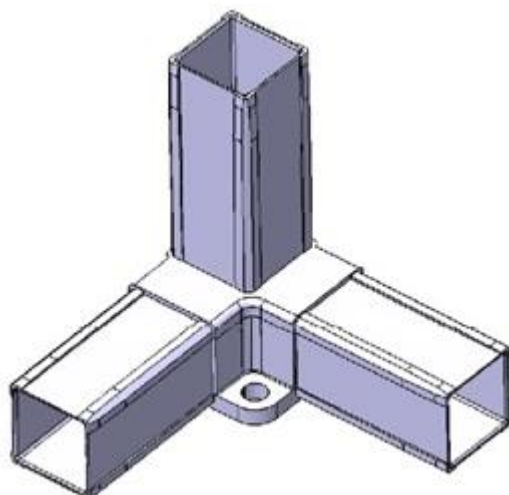

JOINTS

Use: industrial furniture (such as tables, counters, kitchens, etc.)

3 WAYS JOINT 40X40 COD. G3V40X40

This joint is used with stainless steel pipes of 40x40 cm and of 1 mm thickness.

Colours: black, grey.

3 WAYS JOINT 40X40 D.50 COD. G3V40X40D50

This joint is used with stainless steel pipes of 40x40 cm, Ø 50 cm and of 1 mm thickness.

Colours: black, grey.

Example of assembly

For further
information contact
us by fax or by
phone at
0039 0438453351 or
by mail at:
ufficio@futura2013.it