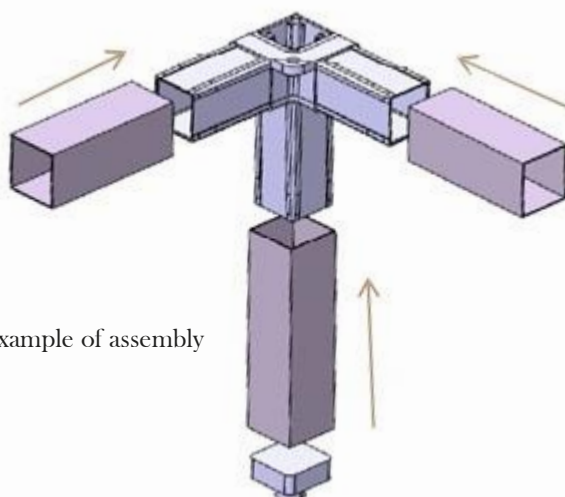

JOINTS

Use: industrial furniture (such as tables, counters, kitchens, etc.)

3 WAYS JOINT 40X40 COD. G3V40X40

This joint is used with stainless steel pipes of 40x40 cm and of 1 mm thickness.

Colours: black, grey.

3 WAYS JOINT 40X40 D.50 COD. G3V40X40D50

This joint is used with stainless steel pipes of 40x40 cm, Ø 50 cm and of 1 mm thickness.

Colours: black, grey.

Example of assembly

For further
information contact
us by fax or by
phone at
0039 0438453351 or
by mail at:
ufficio@futura2013.it