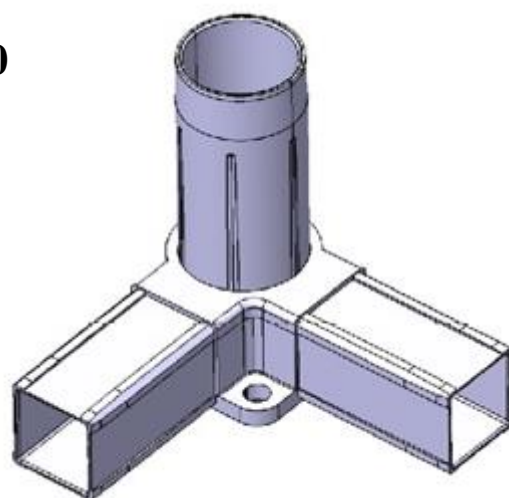

JOINTS

Use: industrial furniture (such as tables, counters, kitchens, etc.)

3 WAYS JOINT 40X40 COD. G3V40X40

This joint is used with stainless steel pipes of 40x40 cm and of 1 mm thickness.

Colours: black, grey.

3 WAYS JOINT 40X40 D.50 COD. G3V40X40D50

This joint is used with stainless steel pipes of 40x40 cm, Ø 50 cm and of 1 mm thickness.

Colours: black, grey.

Example of assembly

For further
information contact
us by fax or by
phone at
0039 0438453351 or
by mail at:
ufficio@futura2013.it